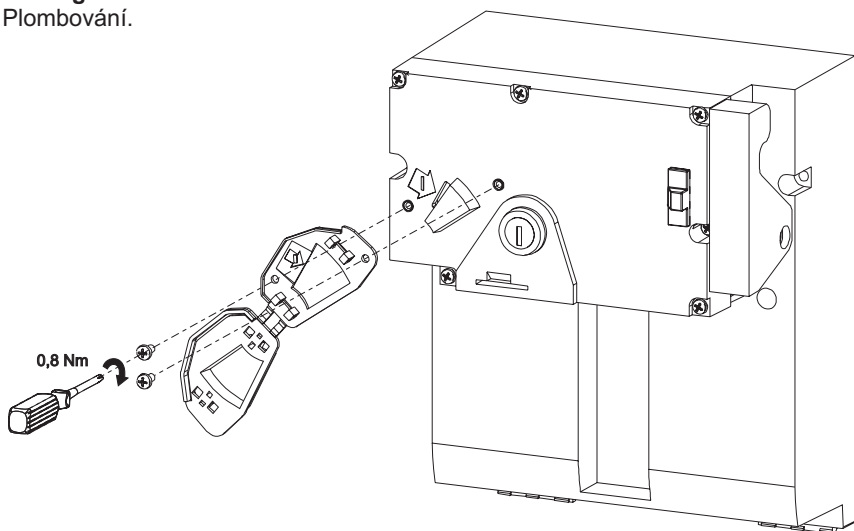

2

Sealing. Plombování.

3

Only materials which have low adverse environmental impact and which do not contain dangerous substances as specified in ROHS directive have been used in the product.

Ve výrobku jsou použity materiály s nízkým negativním dopadem na životní prostředí, které neobsahují zakázané nebezpečné látky dle ROHS.