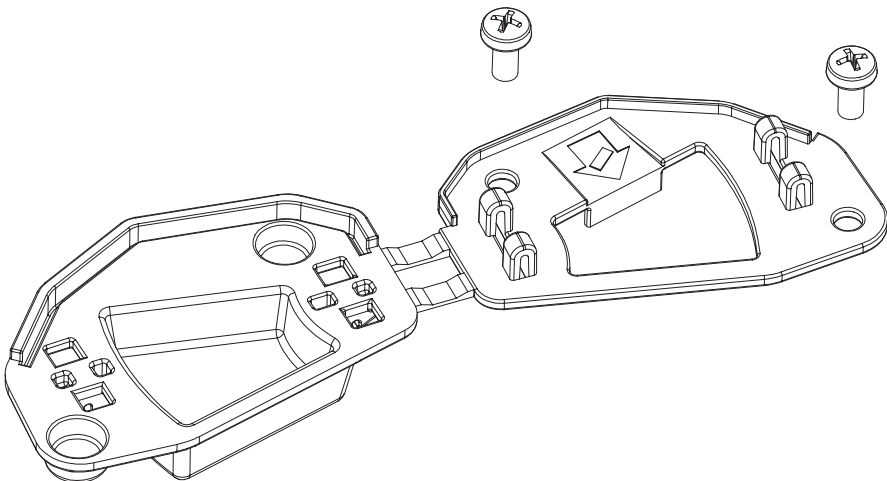

INSTRUCTIONS FOR USE, NÁVOD K POUŽITÍ

SWITCH ON BUTTON COVER
KRYT ZAPÍNACÍHO TLAČÍTKA

OD-BL-KT01

1

Installation, service and maintenance of the electrical equipment may be carried out by an authorized person only.