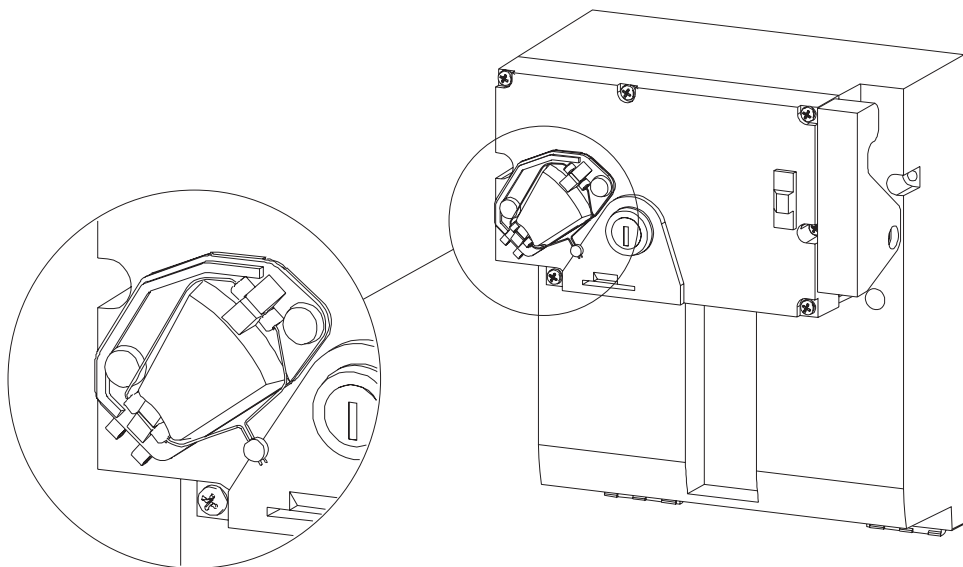

2

Sealing. Plombování.

3

Only materials which have low adverse environmental impact and which do not contain dangerous substances as specified in ROHS directive have been used in the product.

Ve výrobku jsou použity materiály s nízkým negativním dopadem na životní prostředí, které neobsahují zakázané nebezpečné látky dle ROHS.